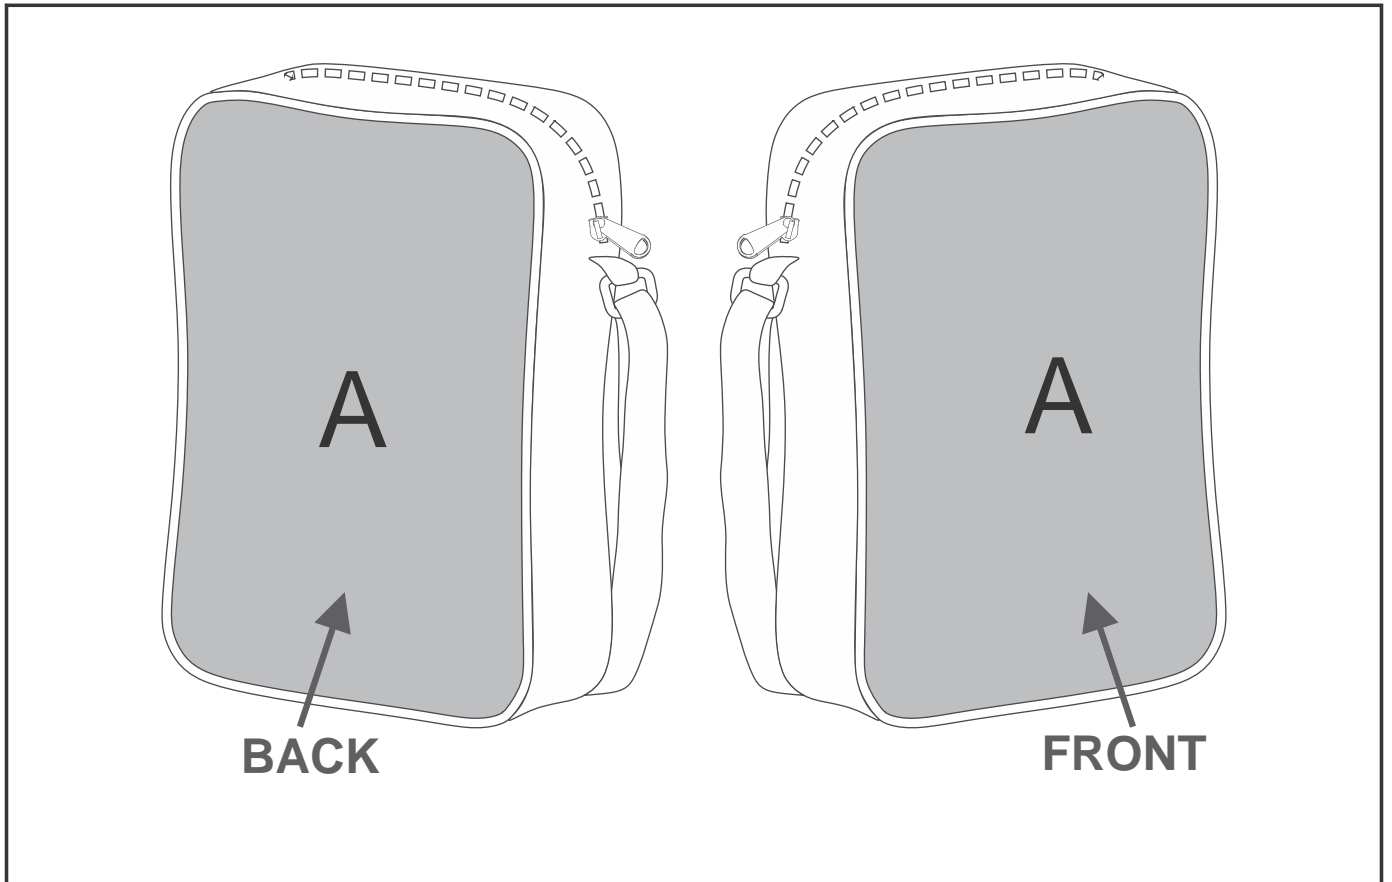

BC-HP-77-G

Hoppla Worldly Crossbody Bag

Need to know:

- Includes 1-Position Sublimation (setup fees apply)
- **Please Note: We cannot guarantee 100% logo Alignment on all Brandable Panels.**

Branding Options:

Position A

1. Custom Sublimation A (CPSUB-A)
Full Colour
Size: 422mm wide x 270mm high